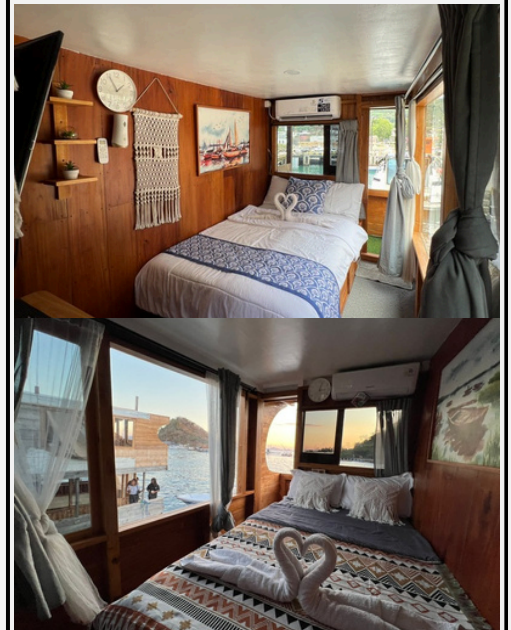

Master Cabin

IDR. 4.250.000/pax
Extrabed IDR. 2.500.000/pax

Double Bed (**Balcony**)
Private Bathroom
Capacity 2-3 pax

Each of the **7 cabins** are equipped with air conditioning and **6 Private + 1 Share bathroom**. Capacity 20-22 Person

- **1 Share Cabin** : 4 Pax
- **1 Family Cabin** : 4 Pax
- **3 Private Cabin** : 2-3 Pax
- **2 Master Cabin Balcony** : 2-3 Pax

Facility :

Comfort Cabin with AC, Daily Breakfast, Lunch and Dinner, Coffee, Tea, Mineral Water, Snack, Bean Bag, Chef and Crew, Life Jacket, Snorkeling Gear, Cool Box, Dispenser, Water Heater, Jacuzzi, Wifi, Canoes, Padle Board, TV & Karaoke Set.