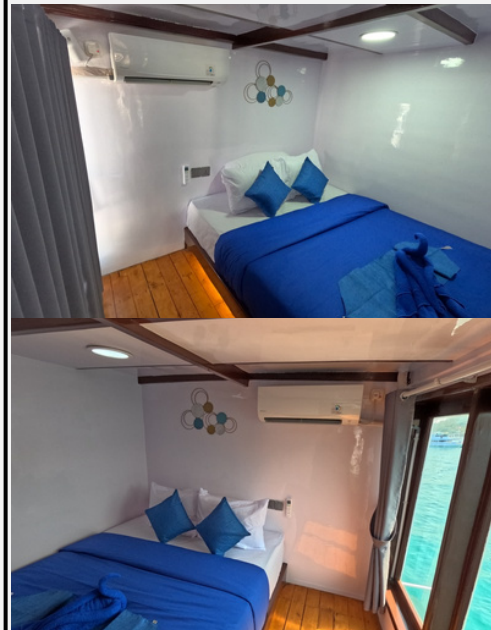

Deluxe Cabin

IDR. 6.250.000/pax

Double Bed
Private Bathroom
Capacity 2 pax