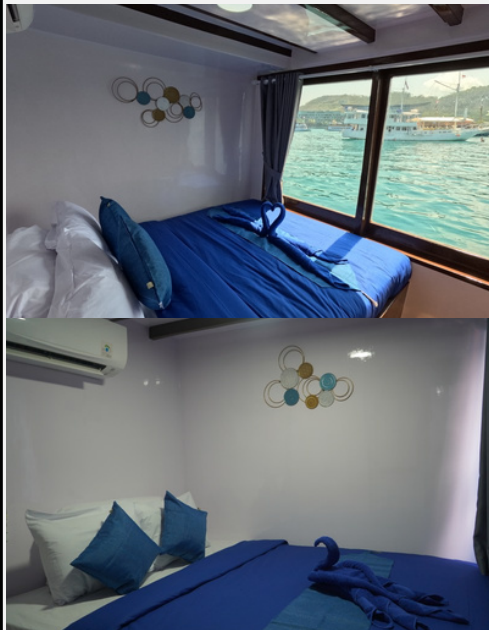

King Bed
Private Bathroom
Capacity 2 pax

Each of the **6 cabins** are equipped with air conditioning and **6 Private bathroom**. Capacity 12 Person

4 Deluxe Ocean : 2 Pax

2 Signature Ocean : 2 Pax

Facility :

FOR
MORE
PHOTOS

Superior Cabin

IDR. 4.350.000/pax

Queen Bed
Private Bathroom
Capacity 2 pax

Private Full Ocean

IDR. 5.350.000/pax

Queen Bed
Private Bathroom
Capacity 2 pax

Each of the **7 cabins** are equipped with air conditioning and **7 Private bathroom**. Capacity 14 Person

Double Bed
Private Bathroom
Capacity 2 pax

Master Cabin Ocean

IDR. 6.050.000/pax
Extrabed IDR. 3.850.000/pax

Double Bed
Private Bathroom
Capacity 2-3 pax

Each of the **6 cabins** are equipped with air conditioning and **6 Private bathroom**. Capacity 12-13 Person

DELUXE.17

FOR
MORE
PHOTOS

TAP

Share Cabin

IDR. 3.750.000/px

Single Bunkbed
Share Bathroom
Capacity 3 pax

Superior Cabin

IDR. 5.500.000/pax