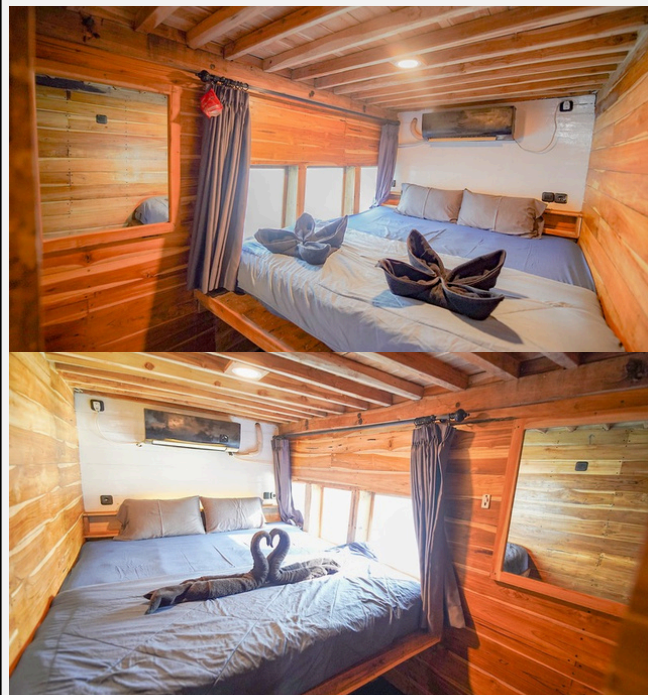

Signature Ocean

IDR. 4.950.000/pax

King Bed
Private Bathroom
Capacity 2 pax

Each of the **6 cabins** are equipped with air conditioning and **6 Private bathroom**. Capacity 12 Person

4 Deluxe Ocean : 2 Pax

2 Signature Ocean : 2 Pax

Facility :

Comfort Cabin with AC, Daily Breakfast, Lunch and Dinner, Coffee, Tea, Mineral Water, Snack, Bean Bag, Chef and Crew, Life Jacket, Snorkeling Gear, Karaoke Audio, TV, Cool Box, Dispenser, & Jacuzzi.